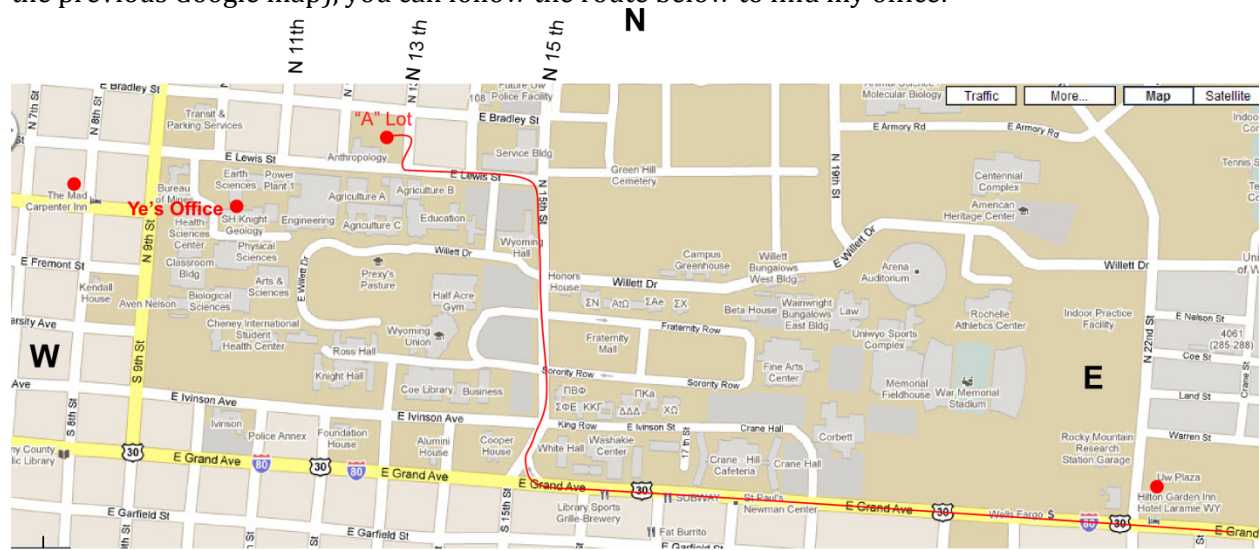

(1) Please go to Google Map: <http://maps.google.com/maps?hl=en&tab=wl>

Press "Get Directions".

Put in the address of UW GG in box "A": 1000 University Ave. Laramie, WY 82071

Put in your own address in box "B": XXXXXXXXXXXXXXXXXXXXXXXXXXXXXXXXXXXXXXX

Press the "Get Directions" box.

This map will lead you to a location on the **S 9th Street** (Biological Sciences building of UW). The use of this map is to show you the location of **Grand Ave** (also Interstate Freeway I-80). UW has the same postal address, while departments are distinguished by codes which are not recognized by the postal service. The department's official address (above) cannot be used to search for its location. *(Please ignore the driving Direction on GG's website, as it does not reflect the construction areas around the department where roads are blocked).*

If you're heading to Laramie from DIA, you can take I-25, then I-80. Though 287 is shorter, the road may be closed temporarily due to snow condition.

When you're on I-80 heading west into town, take the first exit that will take you to **Grand Ave**.

(2) Once you're on Grand Ave heading west into town and thus the University (as shown by the previous Google map), you can follow the route below to find my office:

Give me a call while at the "A" lot north of the Anthropology Building, and I will come out with a 1-day **visitor's parking permit**. If you're staying at the Mad Carpenter's Inn (2 blocks W of GG), you can park on the street & walk to GG. If you're staying to the Hilton Garden Inn (see the red dot near 22nd street), you can follow the red line to get to the "A" lot.

If you stay longer than 1 day, please ask me to get you temporary visitor parking permits. If you come between 8 and 8:30 am, you can park in the "A" lot north of Anthropology. This lot can be accessed by turning off Lewis. If you come in after 8:30 am, Anthology will likely be filled and you will need to park at the big lot at Lewis & 15th, which lies north of "Wyoming Hall". This lot can also be accessed by turning off Lewis.